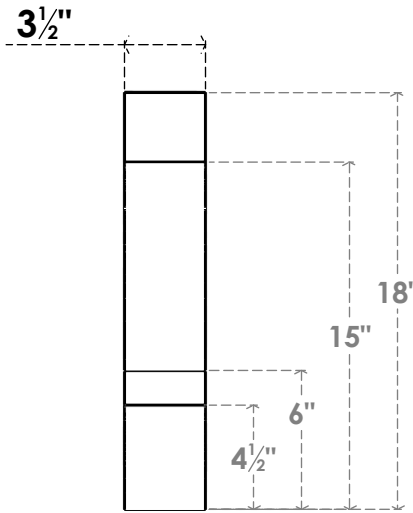

ITEM NUMBER: BRCPC035X06000X18000BOA

3 1/2"W X 6"D X 18"H BALBOA ARCHITECTURAL GRADE PVC CLOSED KNEE BRACE

SIDE PROFILE

FRONT PROFILE

ISOMETRIC

EKENA MILLWORK
2300 WEST MAIN ST.
CLARKSVILLE, TX 75426
TOLL FREE: 866-607-0453
WWW.EKENAMILLWORK.COM