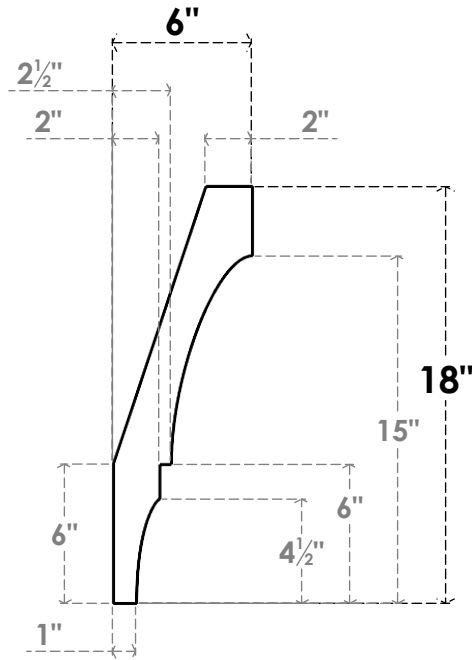

ITEM NUMBER: BRCPC035X06000X18000BOA

3 1/2"W X 6"D X 18"H BALBOA ARCHITECTURAL GRADE PVC CLOSED KNEE BRACE

SIDE PROFILE

FRONT PROFILE

ISOMETRIC

EKENA MILLWORK
2300 WEST MAIN ST.
CLARKSVILLE, TX 75426
TOLL FREE: 866-607-0453
WWW.EKENAMILLWORK.COM

NOTES

1. INSTALLATION TO BE COMPLETED IN ACCORDANCE WITH MANUFACTURER'S SPECIFICATIONS.
2. DRAWING MAY NOT BE TO SCALE
3. THIS DRAWING IS INTENDED FOR DESIGN AND PLANNING PURPOSES ONLY.
4. ALL INFORMATION CONTAINED HEREIN WAS CURRENT AT THE TIME OF DEVELOPMENT BUT MUST BE REVIEWED AND APPROVED BY THE PRODUCT MANUFACTURER TO BE CONSIDERED ACCURATE.
5. ARCHITECTURAL GRADE PVC PRODUCTS ARE MADE FROM EXPANDED CELLULAR PVC AND COME NATURALLY WHITE BUT MAY BE PAINTED